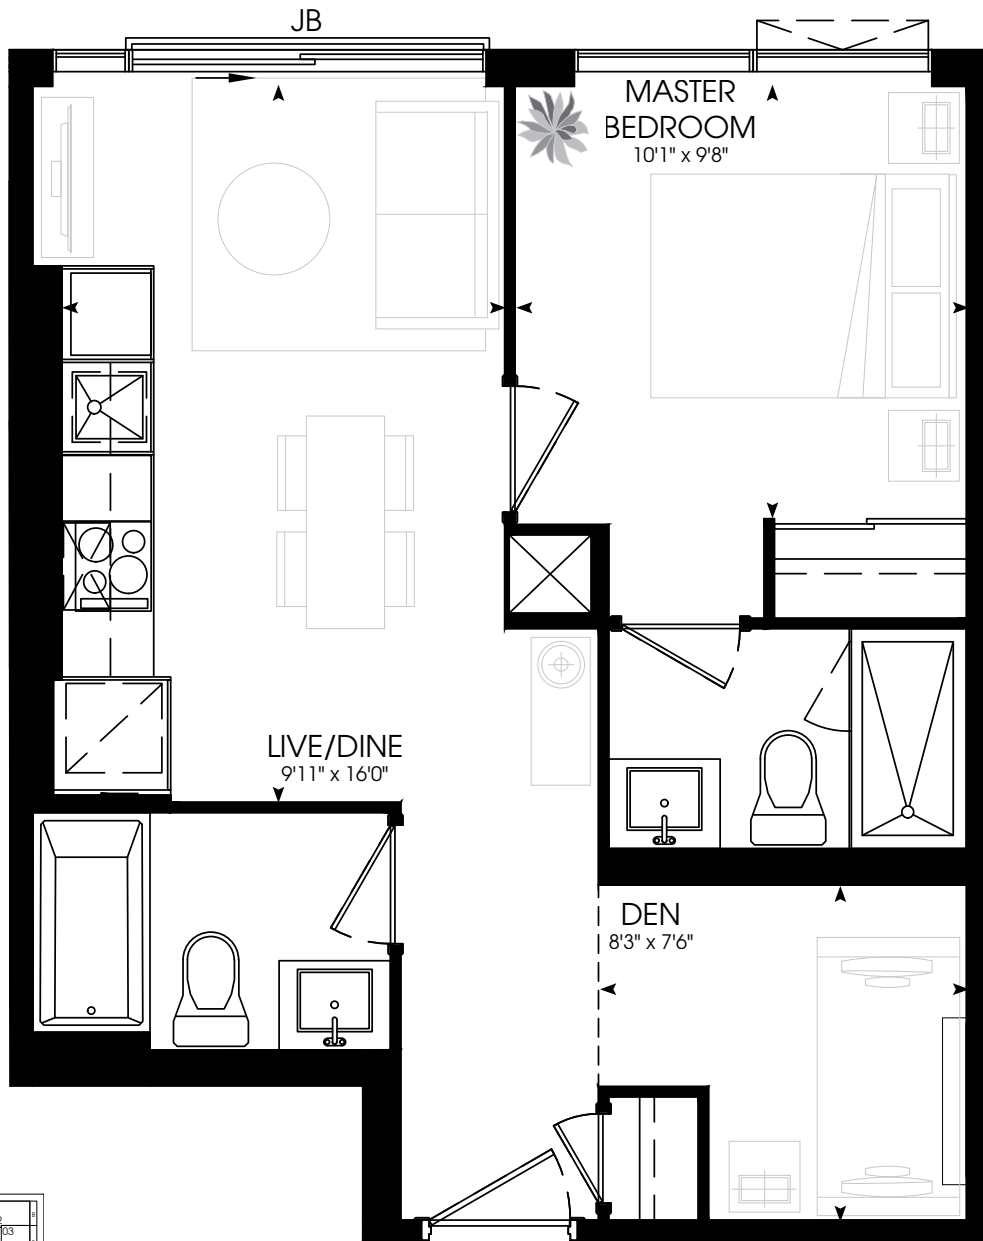

ONE BEDROOM + DEN

567 SQ. FT

Materials, specifications and floor plans are subject to change without notice. All floor plans are approximate dimensions. Actual usable floor space may vary from the stated floor area. E. & O.E. MAY 2024