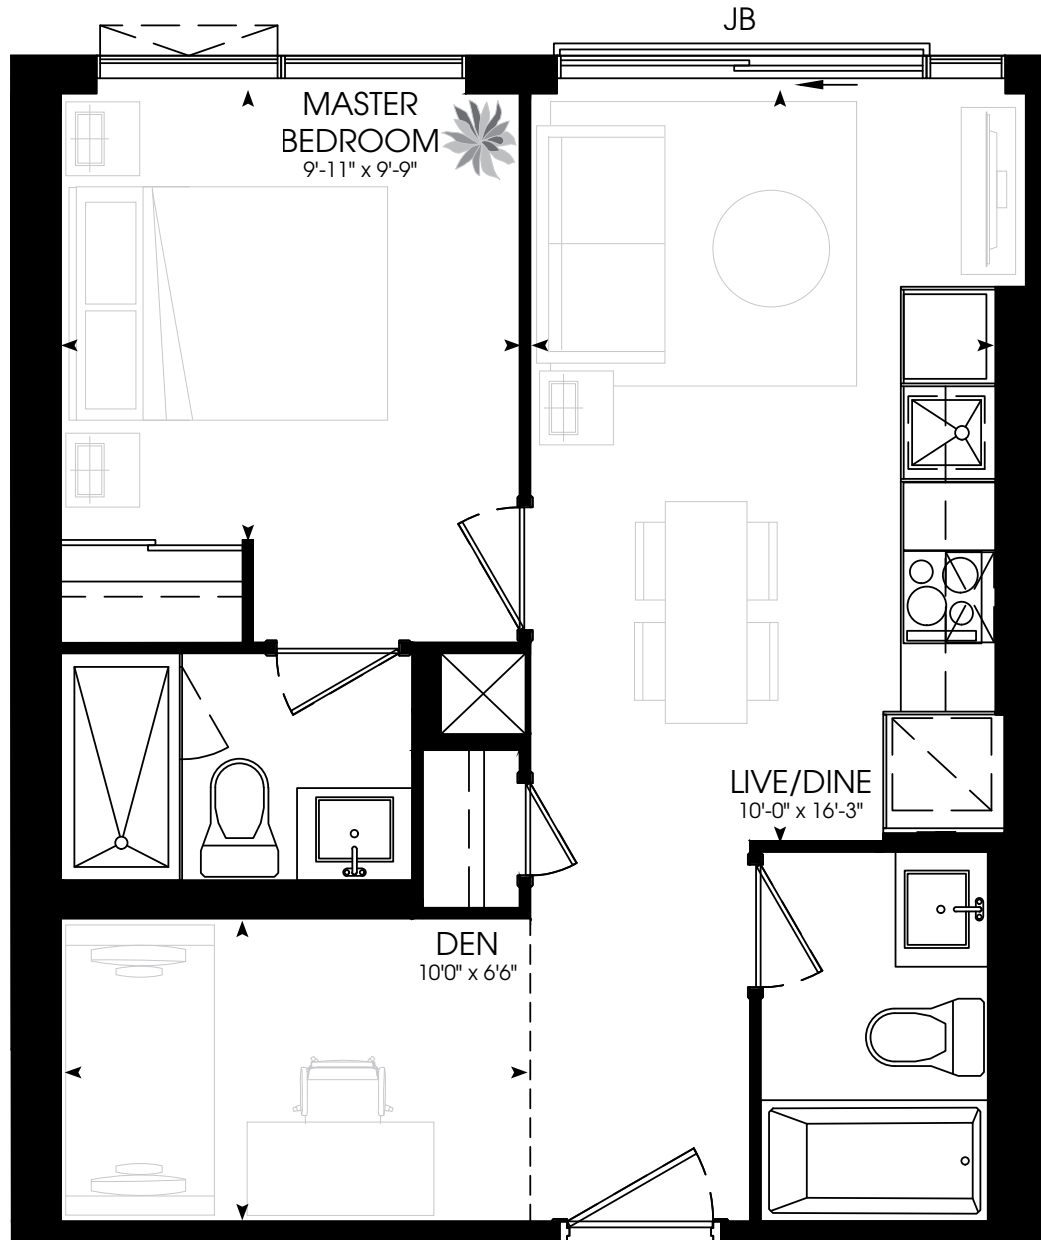

ONE BEDROOM + DEN

566 SQ. FT

Materials, specifications and floor plans are subject to change without notice. All floor plans are approximate dimensions. Actual usable floor space may vary from the stated floor area. E. & O.E. MAY 2024