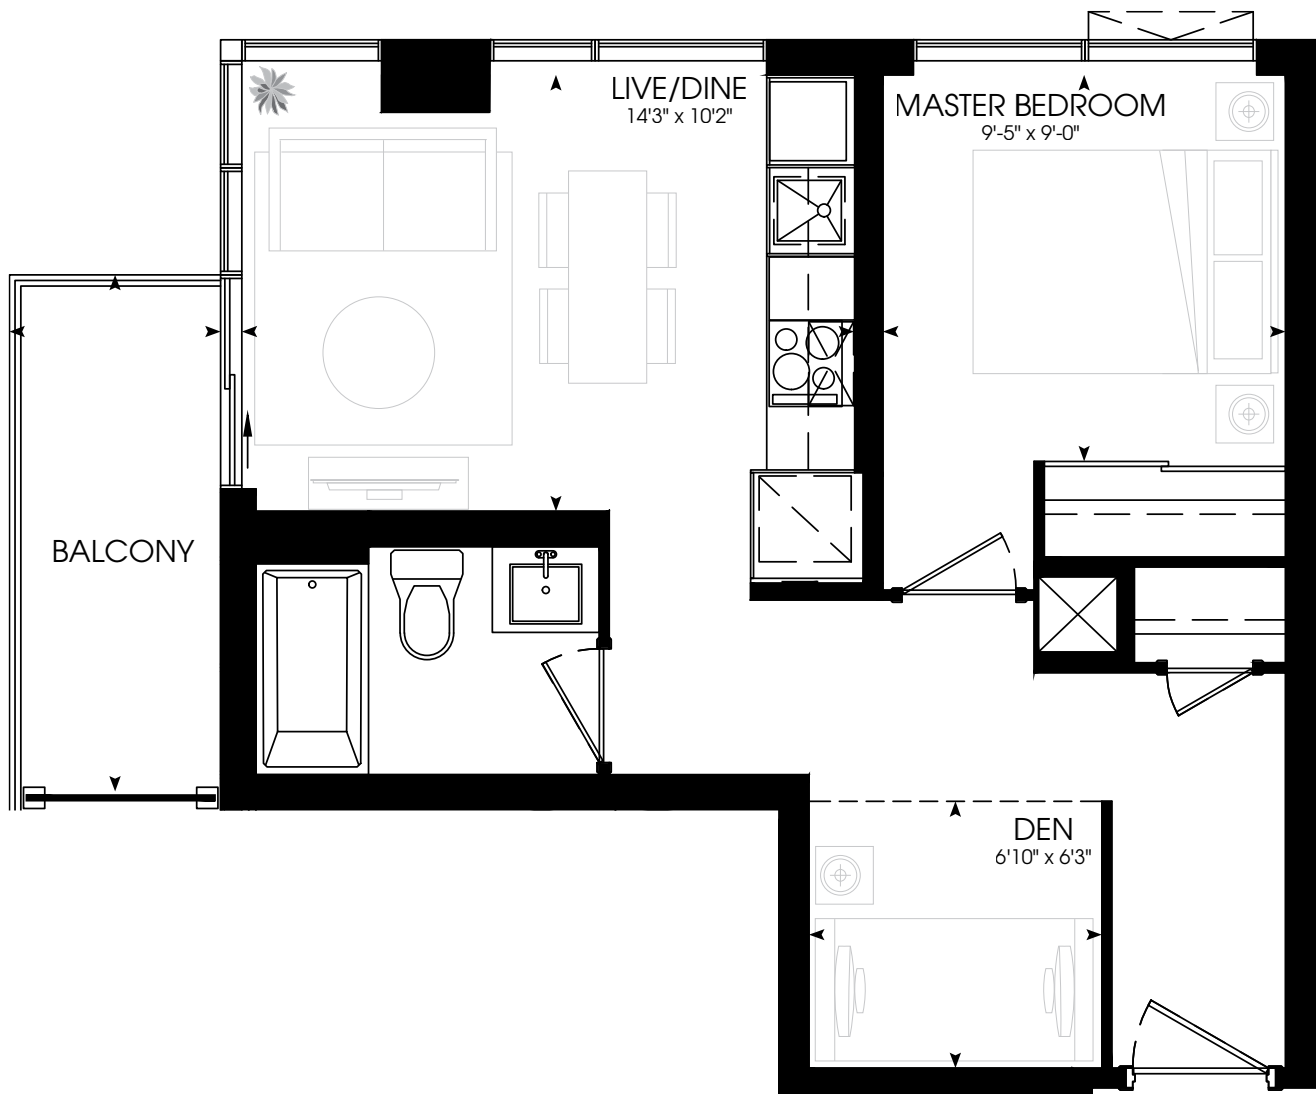

# ONE BEDROOM + DEN

525 SQ. FT

Materials, specifications and floor plans are subject to change without notice. All floor plans are approximate dimensions. Actual usable floor space may vary from the stated floor area. E. & O.E. MAY 2024