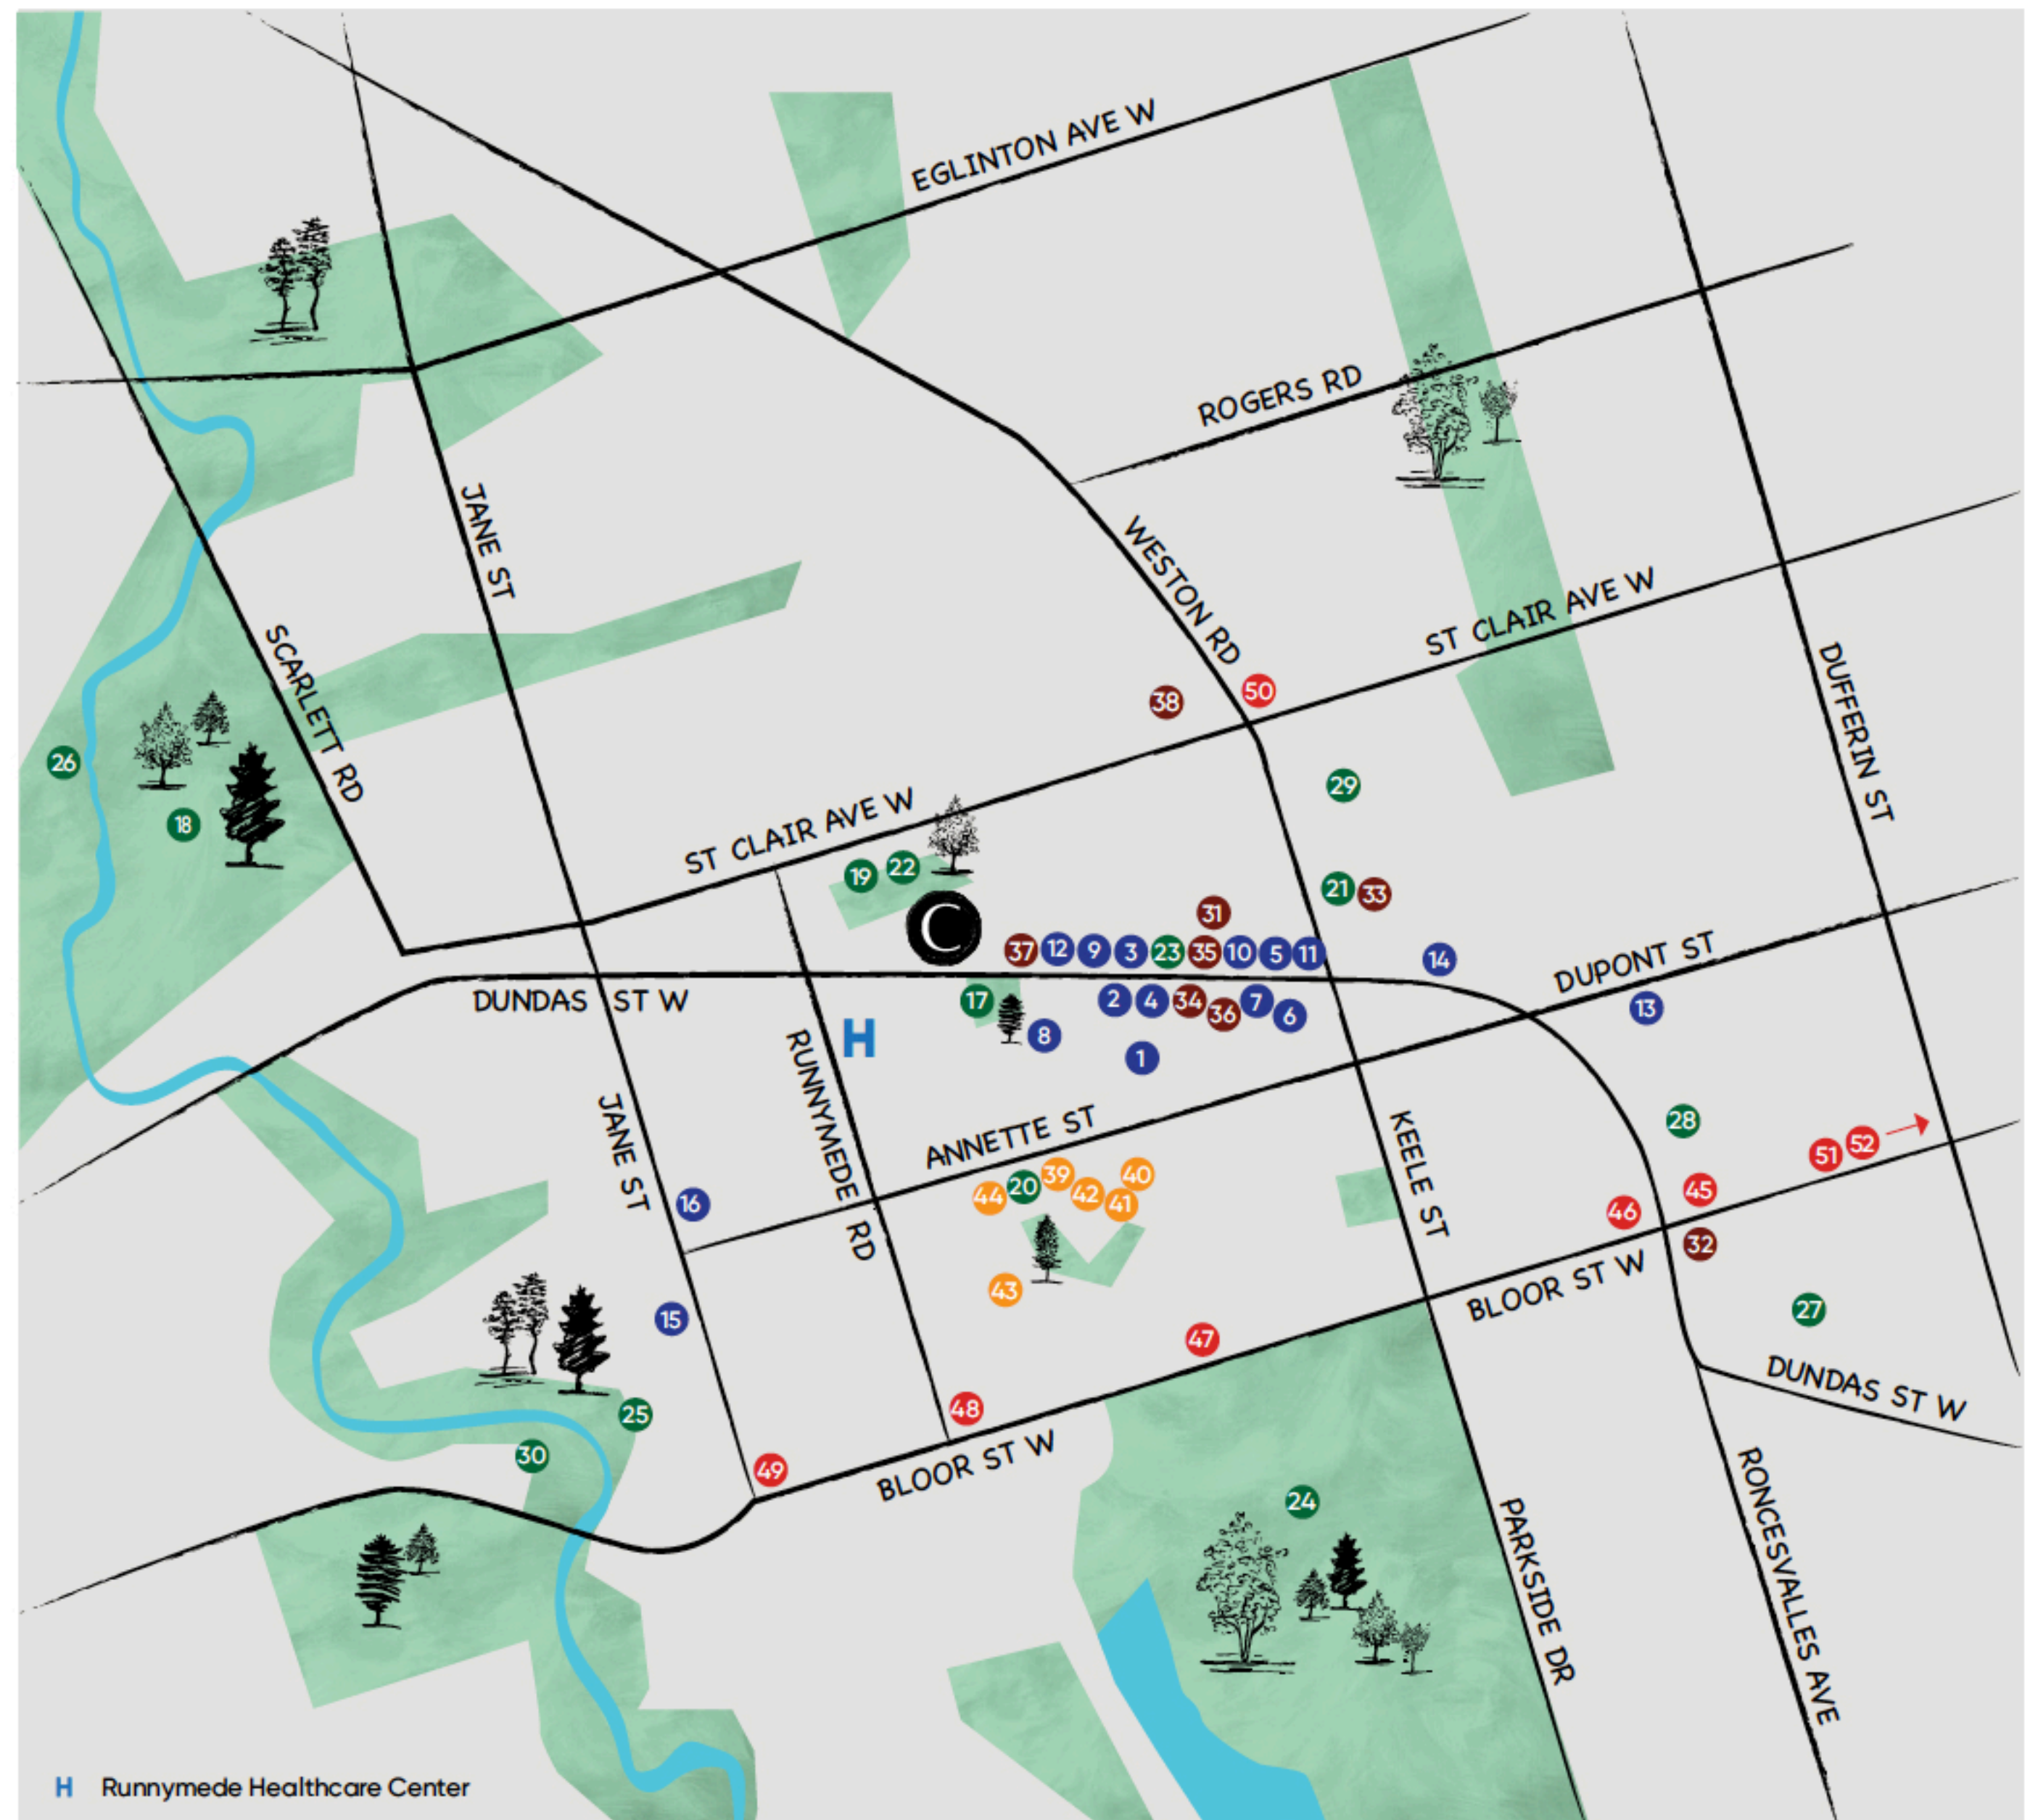

CRAFT

RESIDENCES

CONNECTED WHEREVER YOU ARE

LOCAL EATS

- 1 Good Neighbour Espresso Bar
- 2 Claudia's Coffee
- 3 Bunner's Bake Shop
- 4 Atai Bistro
- 5 Indie Alehouse
- 6 Hole In The Wall
- 7 Nodo Junction
- 8 Coast
- 9 Dirty Food
- 10 Full Stop Café
- 11 The Alpine
- 12 Leela Indian
- 13 Mattachioni
- 14 Honest Weight
- 15 Campo
- 16 Mad Mexican

SHOPPING

- 31 The Sweet Potato
- 32 Loblaws
- 33 Organic Garage
- 34 Coal Miner's Daughter
- 35 Latre art + style
- 36 Mjolk
- 37 Bellwood Blooms
- 38 Stockyards

EDUCATION

- 39 Annette Street Junior and Senior Public School
- 40 Early Enrichment Day Care Centre
- 41 HumberSide Collegiate Institute
- 42 High Park Alternative School
- 43 Ursula Franklin Academy
- 44 St. Cecilia Catholic School

TRANSIT

- 45 UP Express Bloor Station
- 46 Dundas West Station
- 47 High Park Station
- 48 Runnymede Station
- 49 Jane Station
- 50 St. Clair-Old Weston GO Station (Opening in 2026)
- 51 Dupont Station
- 52 St. George Station

H Runnymede Healthcare Center