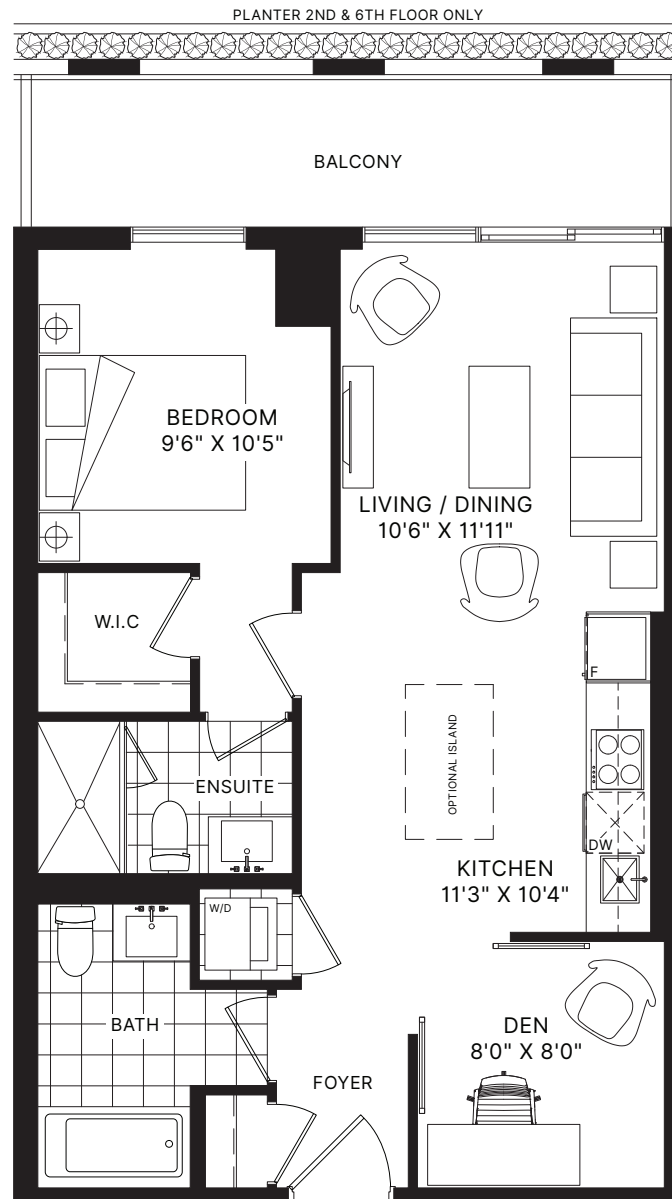

181 EAST

CONDOMINIUMS

THE FRANKLIN

One Bedroom + Den 662 Sq.Ft.

Balcony 103 Sq.Ft.