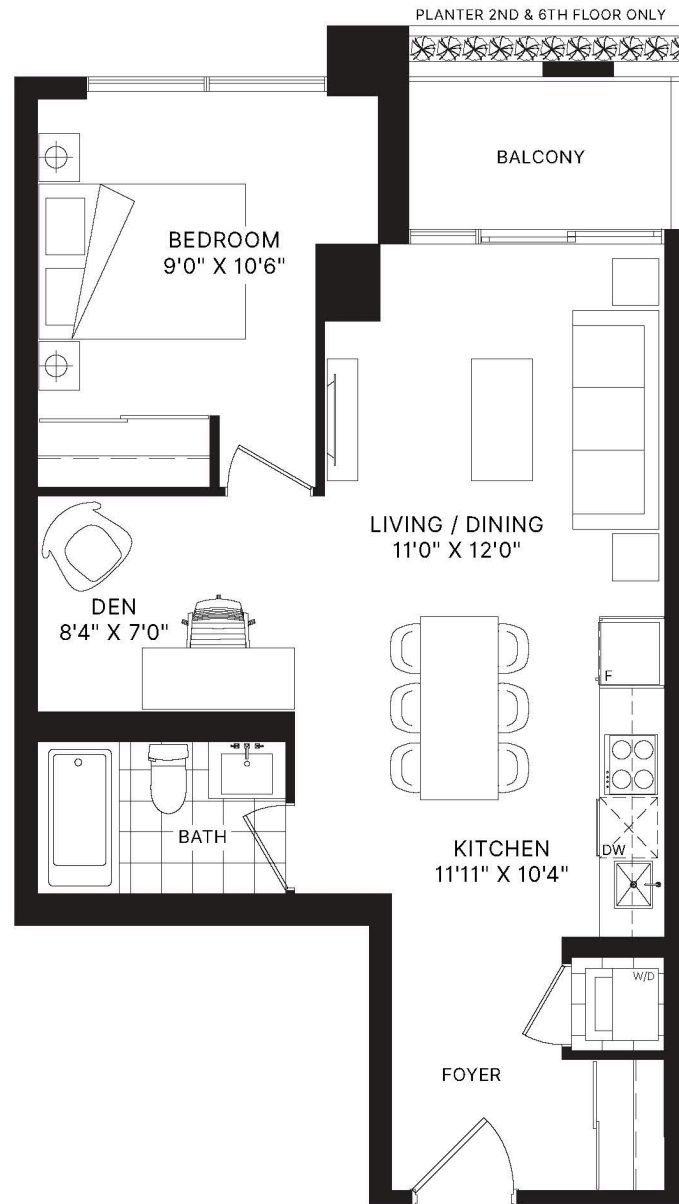

181 EAST

CONDOMINIUMS

THE ELMWOOD

One Bedroom + Den 623 Sq.Ft.

Balcony 43 Sq.Ft.

All illustrations are artist's concept. Specifications, terms and conditions are subject to change without notice. All measurements and dimensions are approximate only and not guaranteed to be exact or to scale. Dimensions may vary with actual construction. These floor plans and room dimensions apply to the Featured Unit of this model type. Note that plans and room dimensions may vary according to elevation. Size and location of windows may vary. Plan may be built as the mirror image. Outdoor area will vary depending on suite location within the building. Any references or depictions, if any, to furniture, appliances or other related items and equipment are conceptual in nature and not included in the unit unless otherwise provided for in the agreement of purchase and sale. Nothing herein shall be relied upon as a representation or warranty, collateral agreement or condition, express or implied, of the final plans and specifications for the project, as the final plans and specifications are subject to the final review and approval of any applicable governmental authority and the developer and its consultants and engineers. E. & O.E. June 2020. Copyright 2020 - Stafford Homes